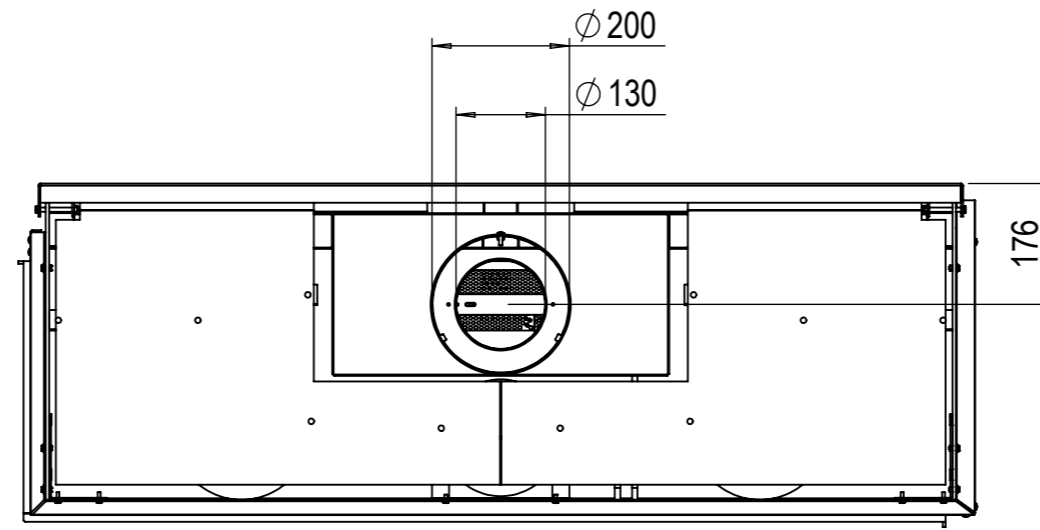

Dimensional drawing Duet Premium XL left - cover strip large

**Glen Dimplex Benelux BV**

P.O. box 219, NL-8440 AE Heerenveen Tel.: +31(0)513 656500 Fax: +31(0)513 656531

Supplied adjustable feet (4x)

Dimensional drawing Duet Premium XL left - cover strip small