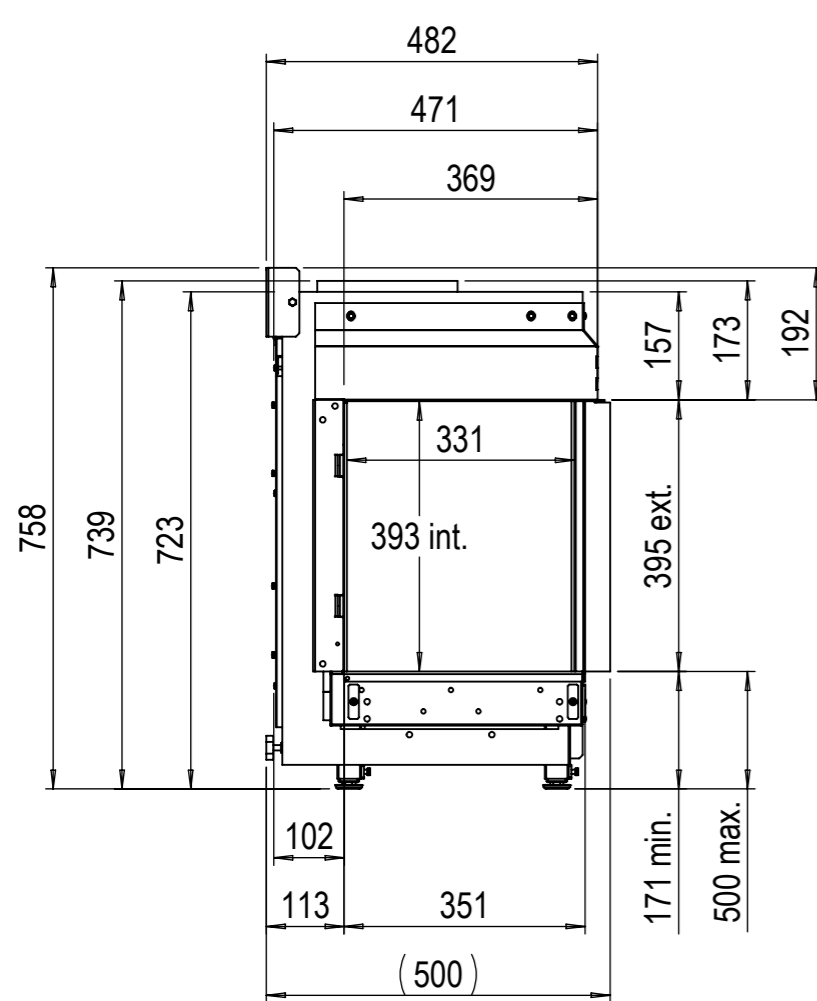

Dimensional drawing Duet Premium XL left - cover strip large

**Glen Dimplex Benelux BV**

P.O. box 219, NL-8440 AE Heerenveen Tel.: +31(0)513 656500 Fax: +31(0)513 656531

Supplied adjustable feet (4x)

Dimensional drawing Duet Premium XL left - cover strip small