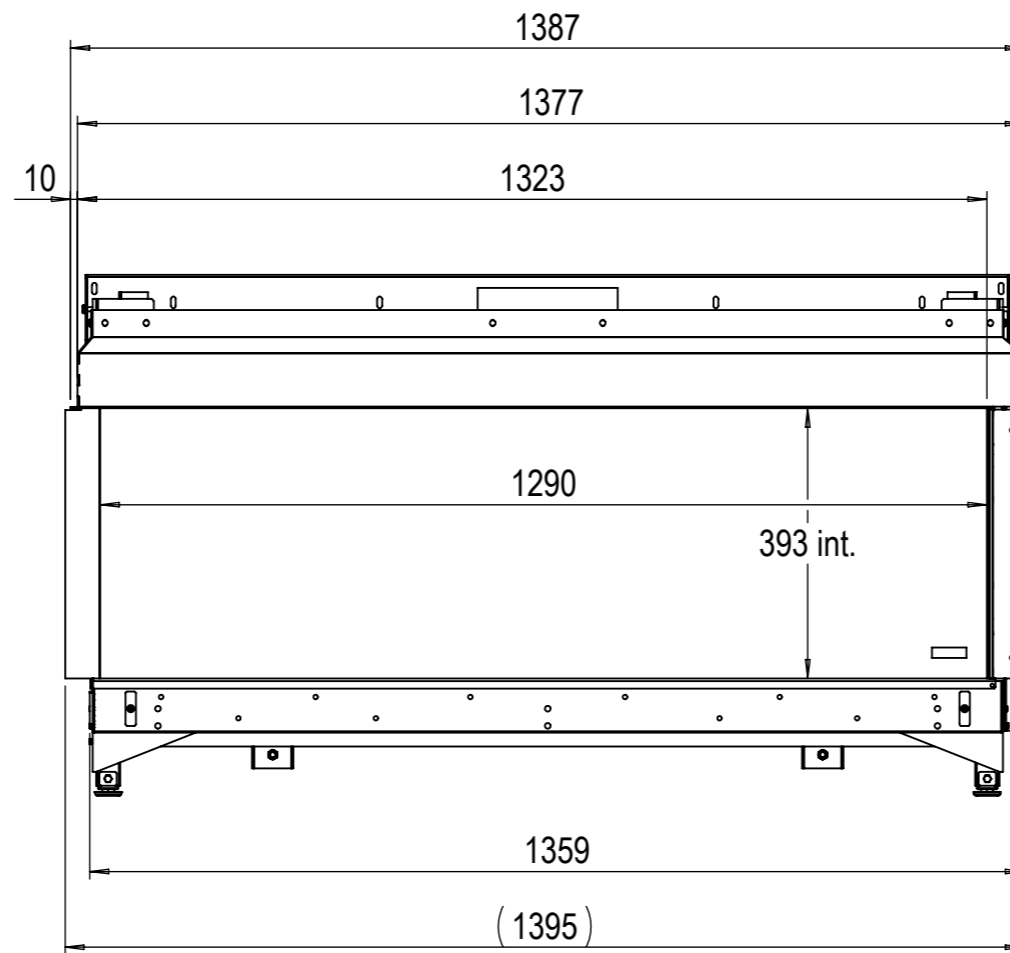

Dimensional drawing Duet Premium XL left - cover strip large

**Glen Dimplex Benelux BV**

P.O. box 219, NL-8440 AE Heerenveen Tel.: +31(0)513 656500 Fax: +31(0)513 656531

Supplied adjustable feet (4x)

Dimensional drawing Duet Premium XL left - cover strip small