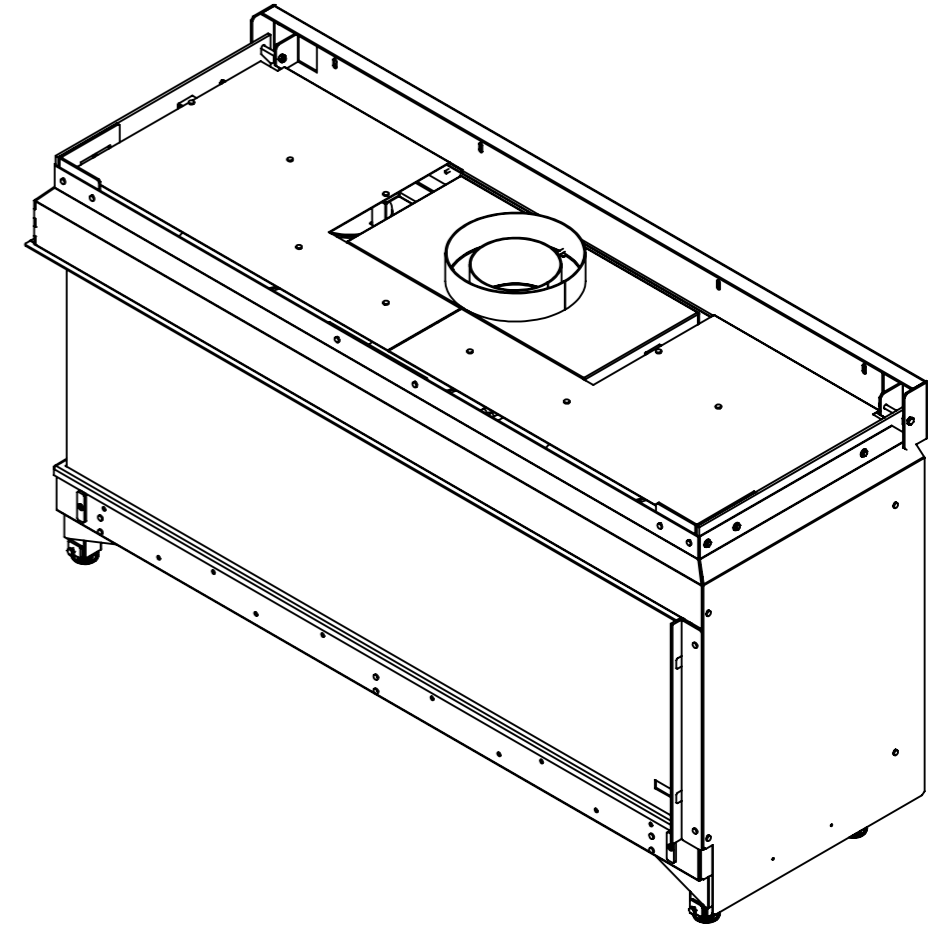

Dimensional drawing Duet Premium XL left - cover strip large

**Glen Dimplex Benelux BV**

P.O. box 219, NL-8440 AE Heerenveen Tel.: +31(0)513 656500 Fax: +31(0)513 656531

Supplied adjustable feet (4x)

Dimensional drawing Duet Premium XL left - cover strip small